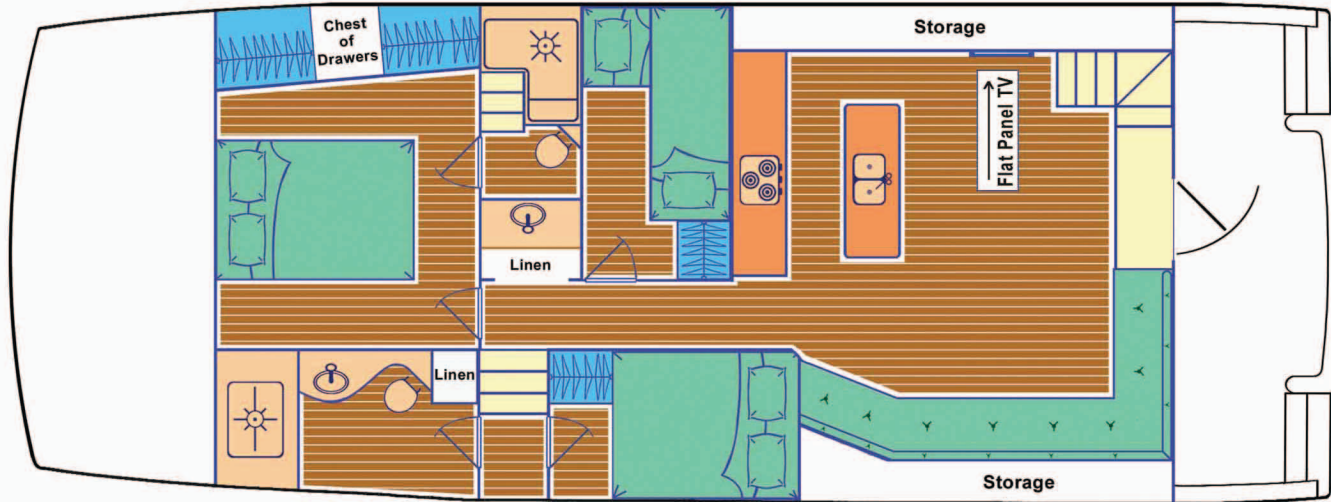

Endeavour TrawlerCat 48

SPECIFICATIONS

LENGTH OVERALL	48.0"	DISPLACEMENT	36,000 LBS
LENGTH AT WATER LINE	44'	FUEL CAPACITY	1000 GAL.
BEAM	18'	WATER CAPACITY	200 GAL.
DRAFT	36"	ENGINE STD.	TWIN 380 HP DIESELS